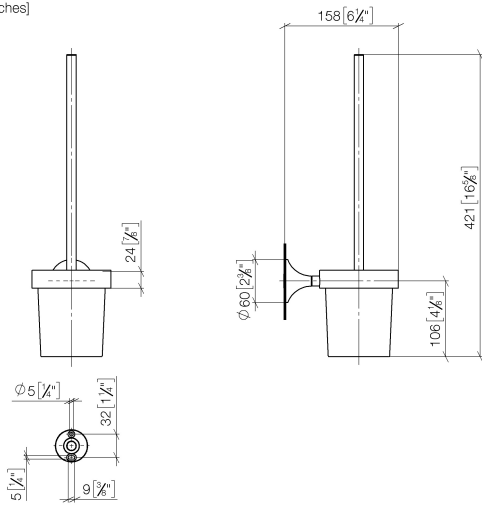

83 900 809

- crystal glass brush holder, matte
- brush, matte black
- width 110mm
- height 421 mm
- 158mm projection

	Chrome	83 900 809-00
	Brushed Platinum	83 900 809-06
	Platinum	83 900 809-08
	Dark Chrome	83 900 809-19
	Brushed Durabronze (23kt Gold)	83 900 809-28
	Brushed Bronze	83 900 809-42
	Brushed Champagne (22kt Gold)	83 900 809-46
	Champagne (22kt Gold)	83 900 809-47
	Brushed Dark Platinum	83 900 809-99

83 900 809

mm [inches]

83 900 809

Parts for other finishes can be found here: Brushed  
Platinum

### Spare parts list

No.	Item Number	Name	Quantity used	Delivery time
1	90 20 97 507 00-00	handle	1	10
2	90 18 50 601 00 90	brush	1	2
3	90 90 04 008 00 82	glass	1	2
4	05 30 31 025 00 90	fixing set	1	2