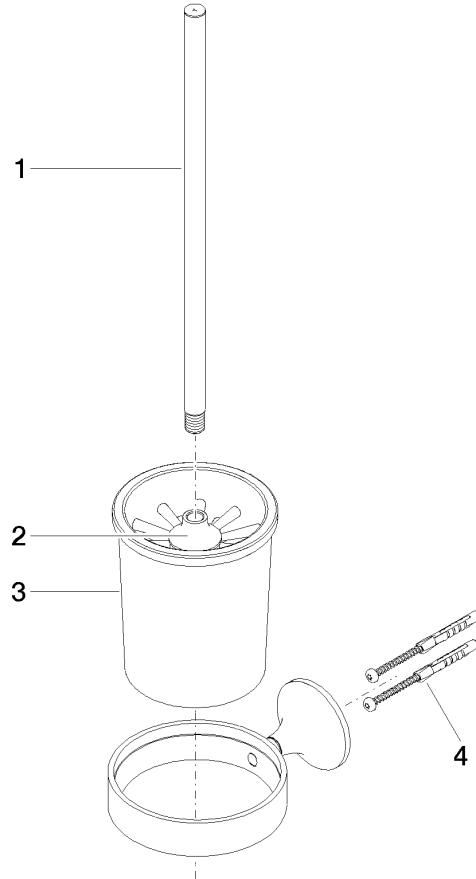

83 900 809

- crystal glass brush holder, matte
- brush, matte black
- width 110mm
- height 421 mm
- 158mm projection

	Chrome	83 900 809-00
	Brushed Platinum	83 900 809-06
	Platinum	83 900 809-08
	Dark Chrome	83 900 809-19
	Brushed Durabronze (23kt Gold)	83 900 809-28
	Brushed Bronze	83 900 809-42
	Brushed Champagne (22kt Gold)	83 900 809-46
	Champagne (22kt Gold)	83 900 809-47
	Brushed Dark Platinum	83 900 809-99

83 900 809

mm [inches]

83 900 809

Parts for other finishes can be found here: Brushed  
Platinum

### Spare parts list

No.	Item Number	Name	Quantity used	Delivery time
1	90 20 97 507 00-00	handle	1	10
2	90 18 50 601 00 90	brush	1	2
3	90 90 04 008 00 82	glass	1	2
4	05 30 31 025 00 90	fixing set	1	2